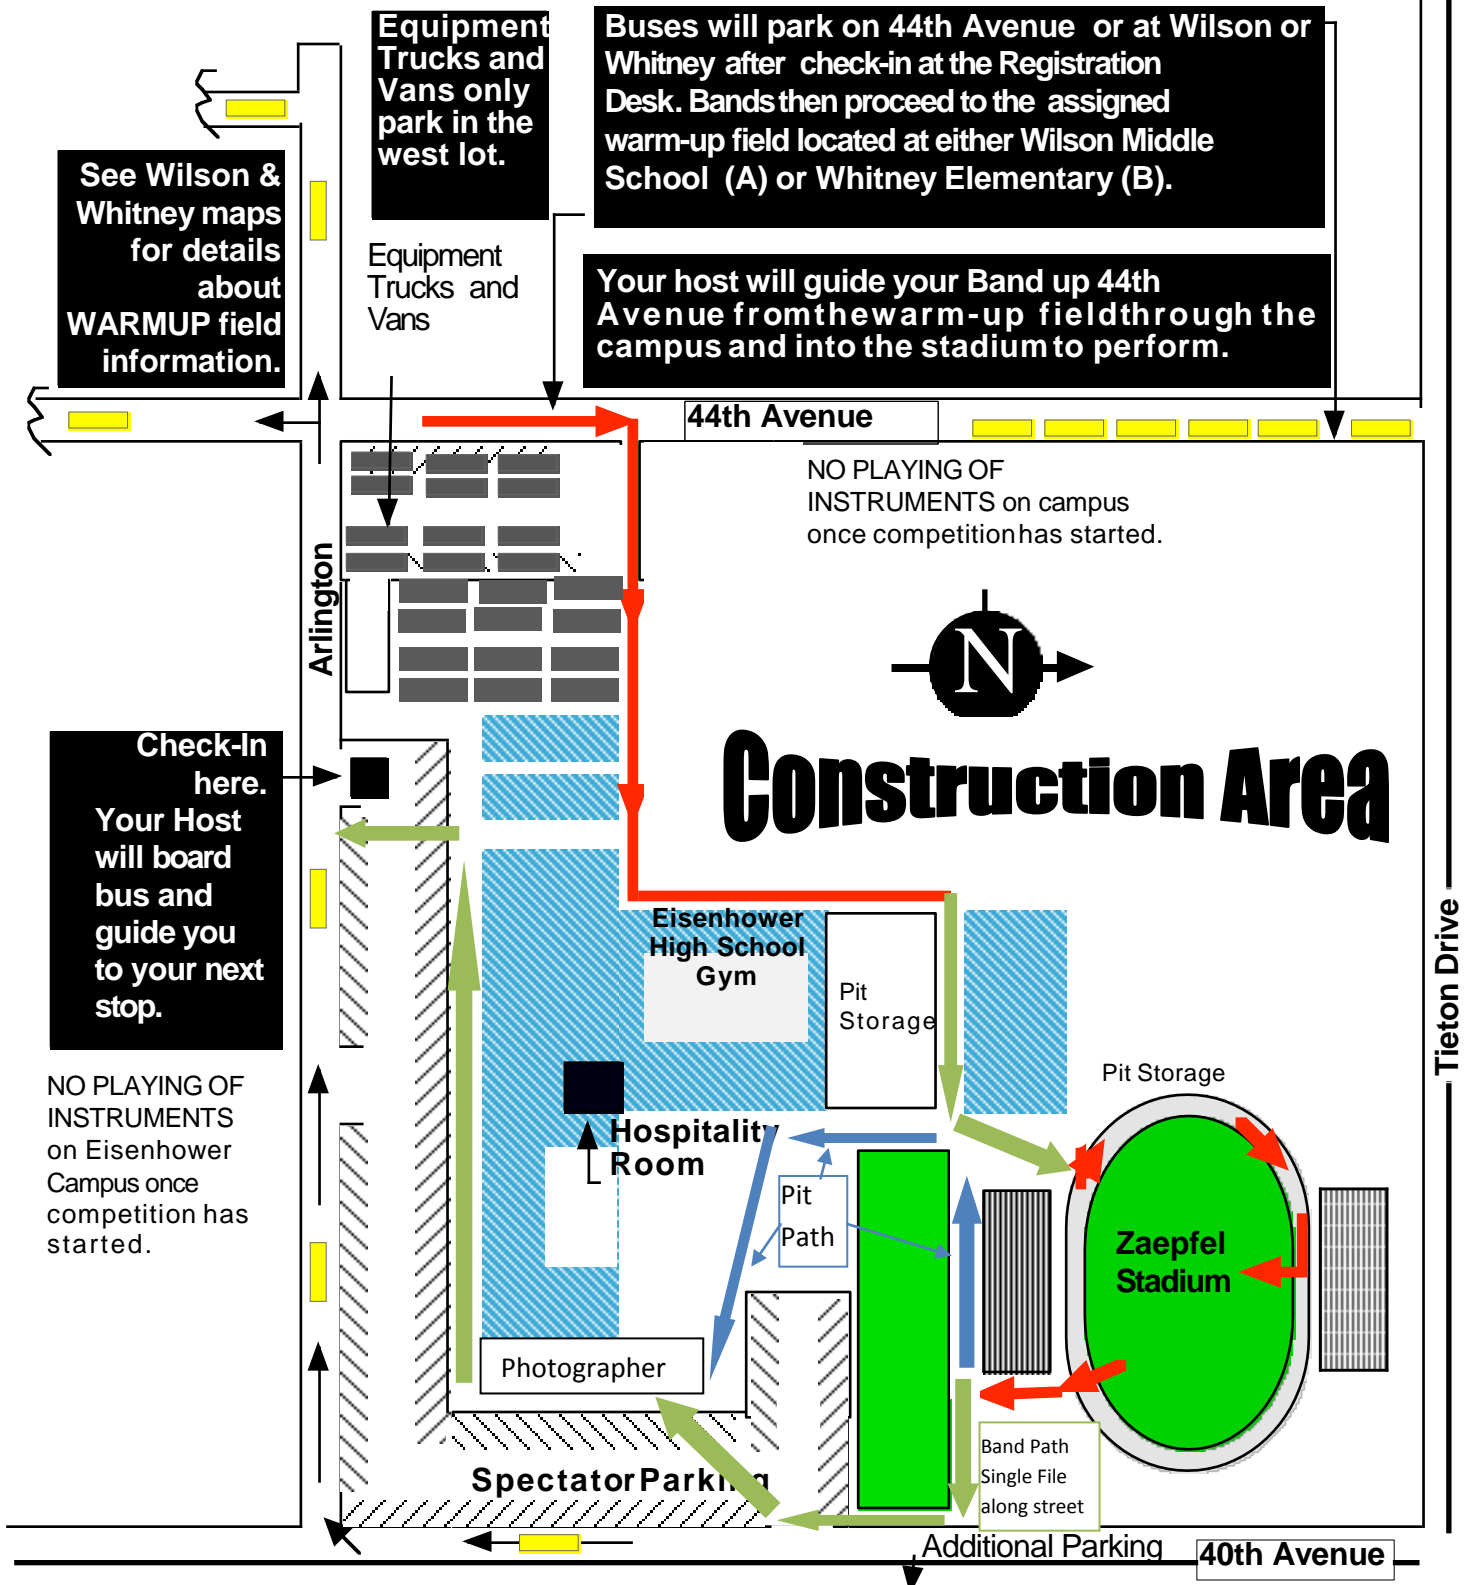

Zaepfel Stadium

On the Eisenhower High School Campus
702 N 40th Avenue • Yakima, WA. 98908

1. From I-82, take Highway 12 Exit (31) and travel west toward Naches.
2. After 1 mile, take 40th Ave. Exit. Proceed straight through intersection and stay on 40th.
3. Proceed on 40th through at least 6 lights until reaching Zaepfel Stadium. Turn on Arlington.

Zaepfel Stadium

On the Eisenhower High School Campus
702 N 40th Avenue • Yakima, WA. 98908

Paths for Finals w/o Photographer stop